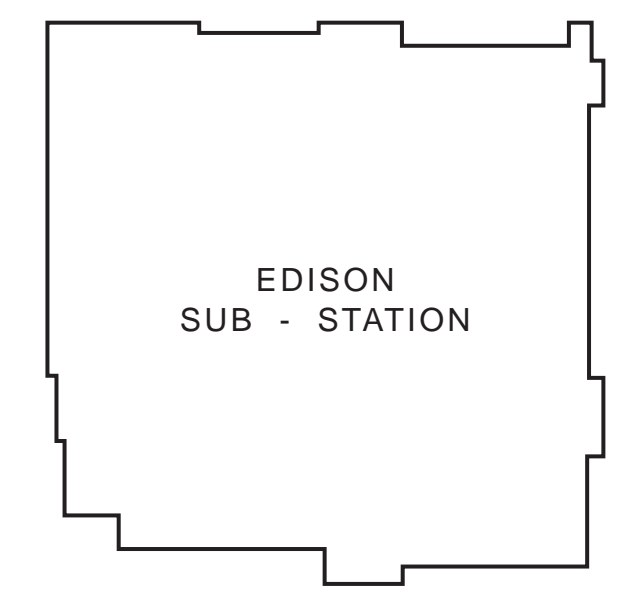

North End Vendor Area

LEGEND

- SWAP SPACE
- ROAD NUMBER
- RESTROOMS
- FOOD/BEER STAND
- TELEPHONES
- TREE
- POWER POLE
- CHAIN LINK FENCE
- SELLERS GATE
- LIGHT POLE
- MERCHANDISE SALES
- HOSPITALITY TENT
- FIRE LANE
- POMONA CLASSIFIEDS
- FIRST AID

South End Vendor Area

CORVETTE SHOW / SALE VEHICLES

STREET ROD SHOW / SALE VEHICLES

VINTAGE SHOW / SALE VEHICLES

PORSCHE & VW SHOW / SALE VEHICLES

GEORGE CROSS & SONS, INC.
 P.O. Box 3923 • Tustin • California • 92781
 For Information: (714) 538-7091
 www.pomonaswapmeet.com