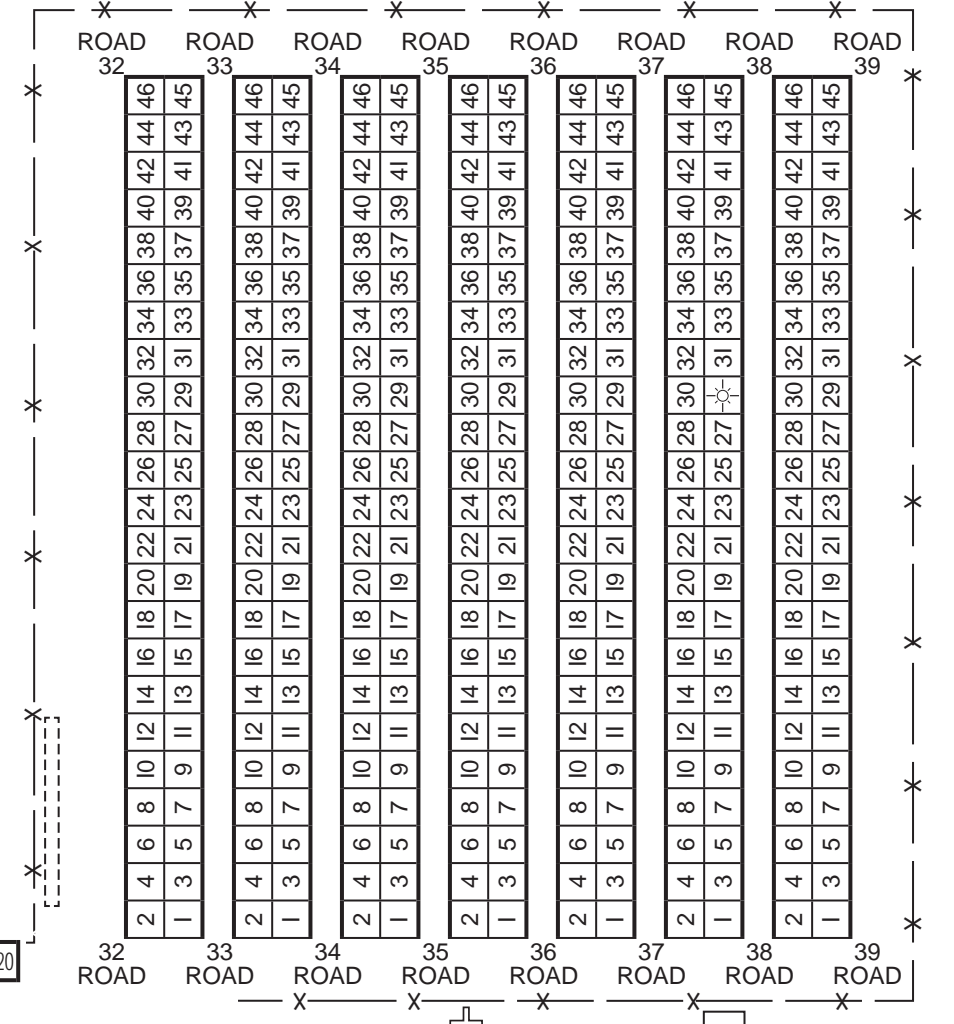

North End Vendor Area

LEGEND

- SWAP SPACE
- ROAD NUMBER
- RESTROOMS
- FOOD/BEER STAND
- TELEPHONES
- TREE
- POWER POLE
- CHAIN LINK FENCE
- SELLERS GATE
- LIGHT POLE
- MERCHANDISE SALES
- HOSPITALITY TENT
- FIRE LANE
- POMONA CLASSIFIEDS
- FIRST AID

South End Vendor Area

CORVETTE SHOW / SALE VEHICLES

STREET ROD SHOW / SALE VEHICLES

VINTAGE SHOW / SALE VEHICLES

PORSCHE & VW SHOW / SALE VEHICLES

GEORGE CROSS & SONS, INC.
 P.O. Box 3923 • Tustin • California • 92781
 For Information: (714) 538-7091
 www.pomonaswapmeet.com

GATE 17 SPECTATORS ENTRANCE OPENS SUNDAY 5:00 A.M.